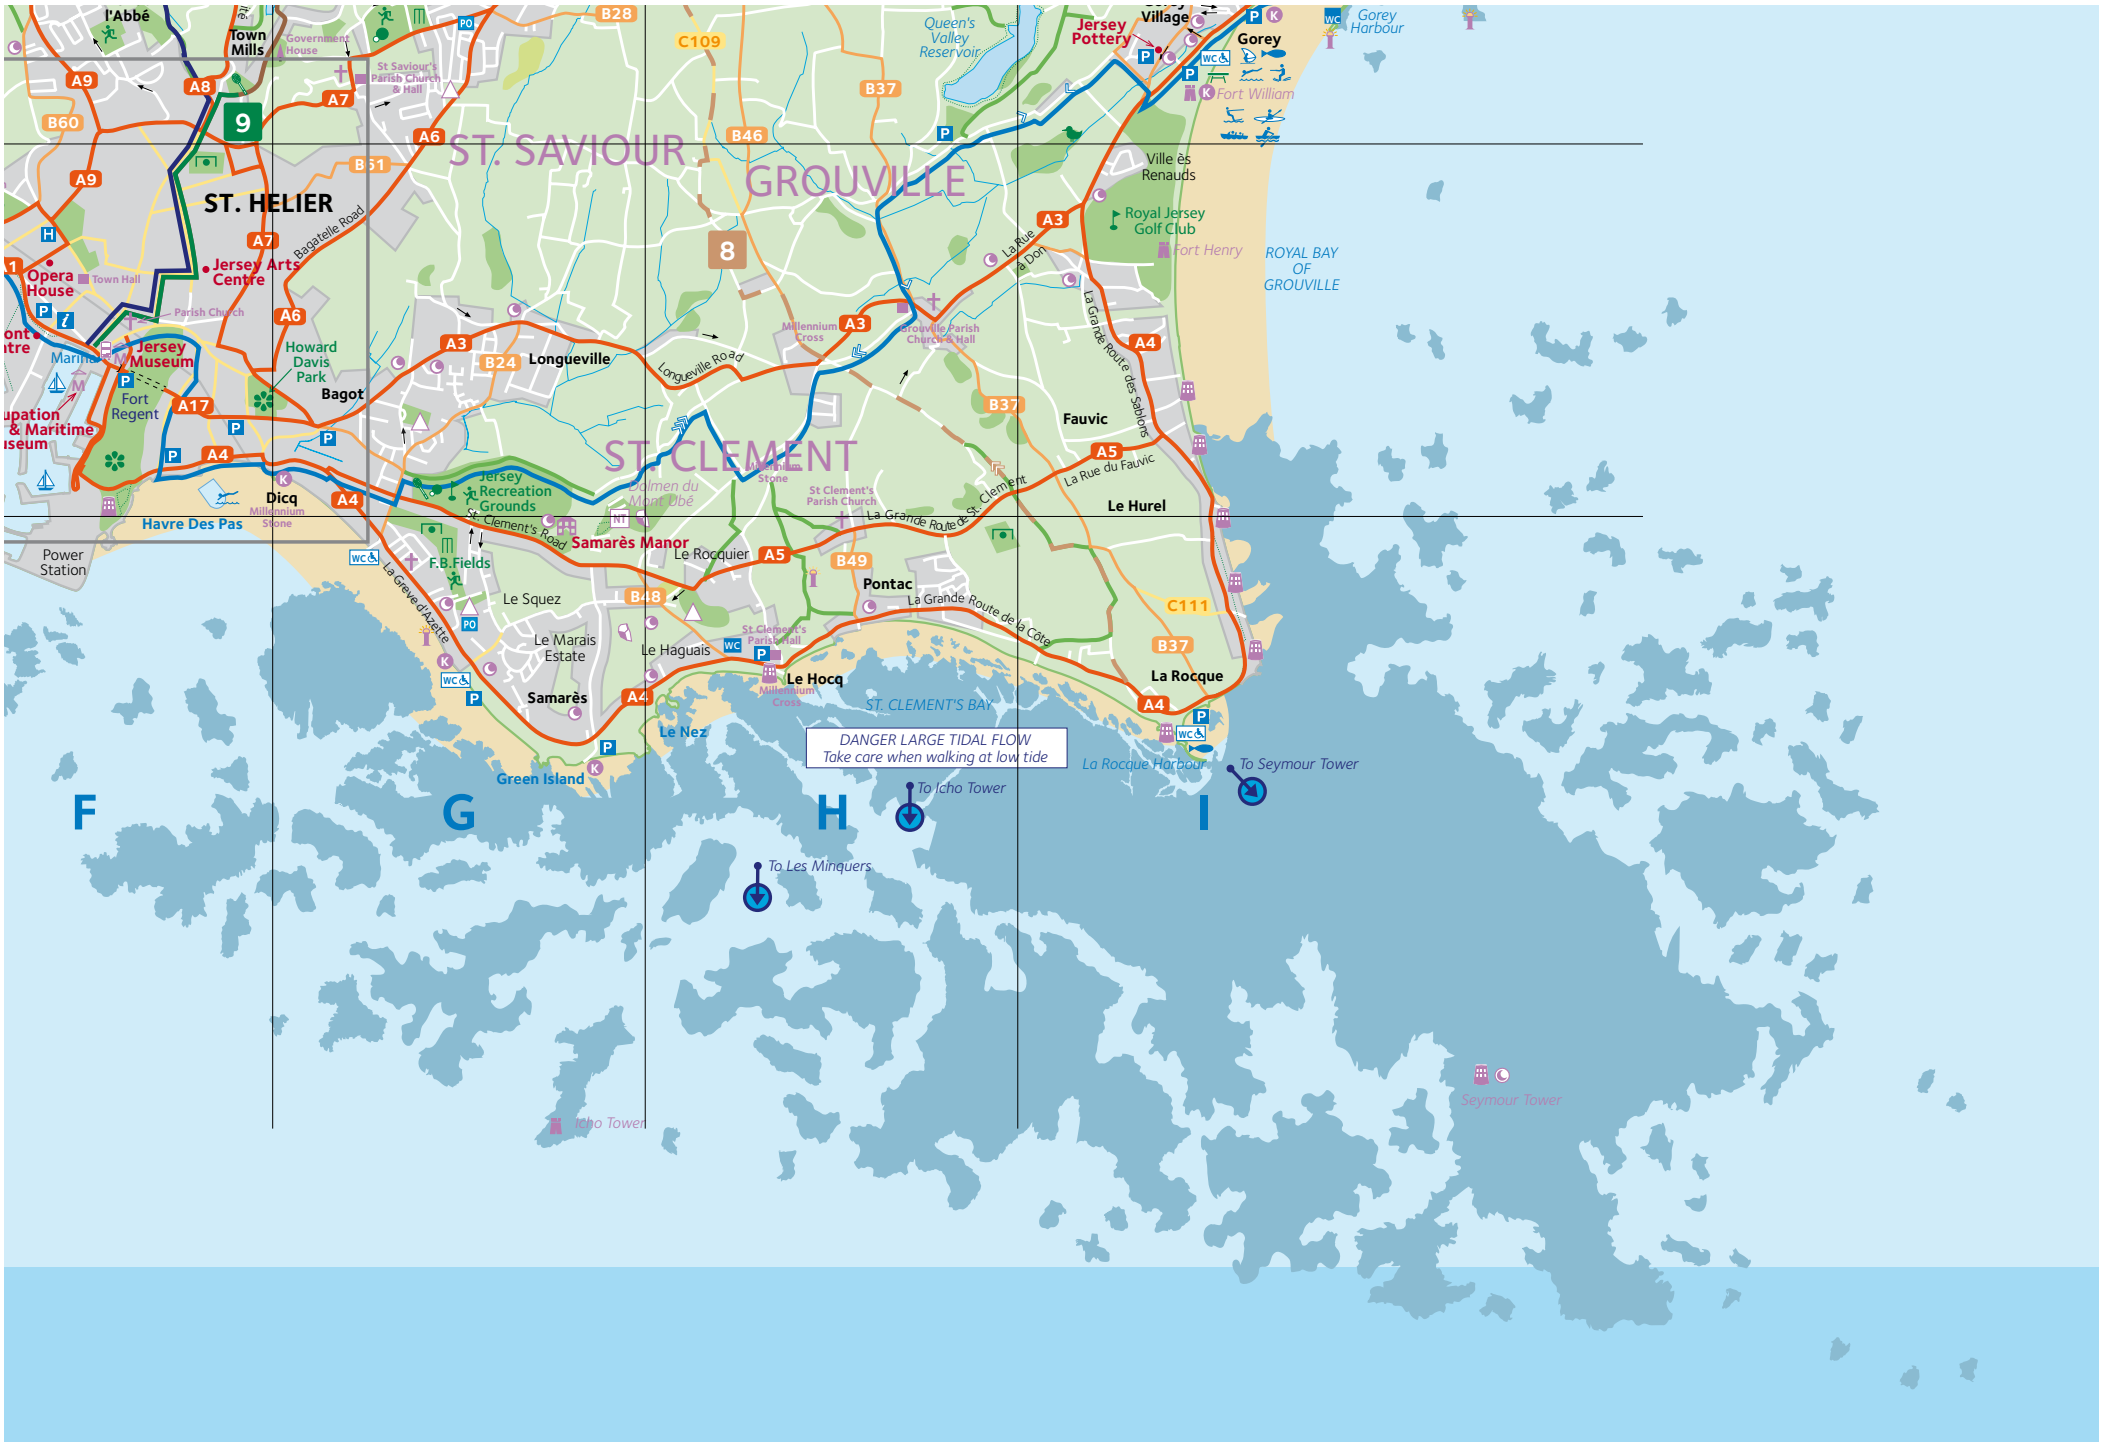

Cycling

Route	Description	Length	Approx Time
1	Around island coastal route. Clockwise	40 miles / 64 km	6.5 hours
1b	Durrell to St Martin	2 miles / 3.5 km	0.25 hours
2	Waterworks Valley	2 miles / 3.5 km	0.5 hours
3	Gorey to St. Ouen	14.5 miles / 23 km	2.25 hours
3a	Victoria Village to Durrell	1 mile / 1.5 km	0.25 hours
4	St Aubin's Bay to St John	5 miles / 8 km	1.25 hours
5	Vallée des Vaux, Trinity Hill to Liberation Square	2.8 miles / 4.5 km	0.5 hours
6	St Ouen's Bay to St Aubin's Bay	4 miles / 6.5 km	0.75 hours
6a	St Peter's Village to The Living Legend	2 miles / 3.5 km	0.5 hours
7	Victoria Village to St Helier	2 miles / 3.5 km	0.25 hours
8	La Hougue Bie to La Rocque	3.5 miles / 5.5 km	0.5 hours
9	Liberation Square to the Caesarean Tennis Club Northbound one way.	1.24 miles / 2 km	0.25 hours